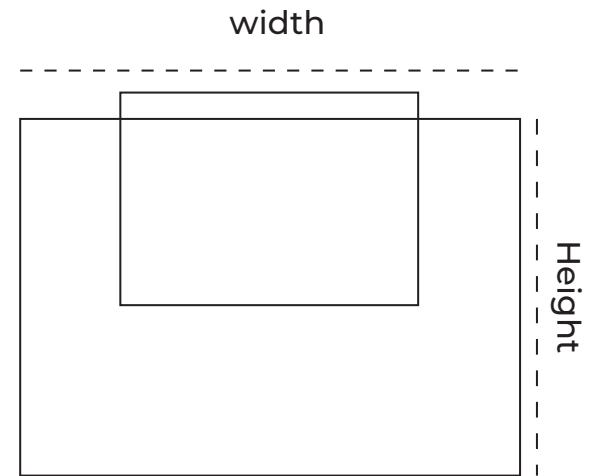

welcome & wow

RECEPTION DESK

DISCOVER TIMELESS INNOVATION

RECEPTION DESK: MOROMI
Dimension range (width):
Dimension range (Height):
Depth:
Finish: Solid Finish, Grain Finish
Installation required

RECEPTION DESK: OKE
Dimension range (width):
Dimension range (Height):
Depth:
Finish: Solid Finish, Grain Finish
Installation required

RECEPTION DESK: EKET
Dimension range (width):
Dimension range (Height):
Depth:
Finish: Solid Finish, Grain Finish
Installation required

OFFICE TABLE: LADE
Dimension range (width):
Dimension range (Height):
Depth:
Finish: Solid Finish, Grain Finish
Installation required