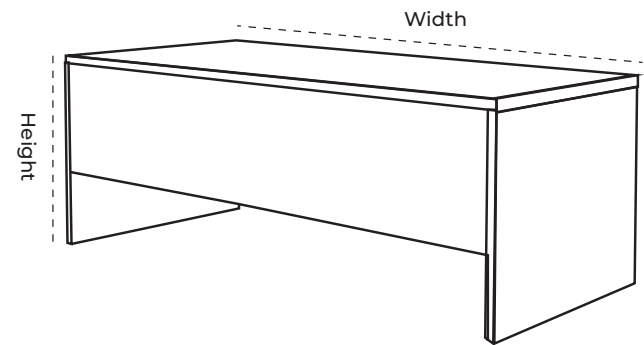

Finish: Solid Finish, Grain Finish

Installation required

OFFICE TABLE: DODO
Dimension range (width):
Dimension range (Height):
Depth:
Finish: Solid Finish, Grain Finish
Installation required

DISCOVER TIMELESS INNOVATION

MANAGER'S TABLE: GOMBE

Dimension range (width):

Dimension range (Height):

Depth:

Finish: Solid Finish, Grain Finish

Installation required

MANAGER'S TABLE: MOROMI
Dimension range (width):
Dimension range (Height):
Depth:
Finish: Solid Finish, Grain Finish
Installation required

MANAGER'S TABLE: ADUN

Dimension range (width):

Dimension range (Height):

Depth:

Finish: Solid Finish, Grain Finish

Installation required

EXECUTIVE DESK: TOBA
Dimension range (width):
Dimension range (Height):
Depth:
Finish: Solid Finish, Grain Finish
Installation required

DISCOVER TIMELESS INNOVATION

STORAGE UNIT
Dimension range (width): 1200mm
Dimension range (Height): 750mm
Depth: 450mm
Finish: Solid Finish, Grain Finish

MOBILE DRAWER WITH CENTRAL LOCK: SEUN
Dimension range (width): 400mm
Dimension range (Height): 600mm
Depth: 400mm
Finish: Solid Finish, Grain Finish