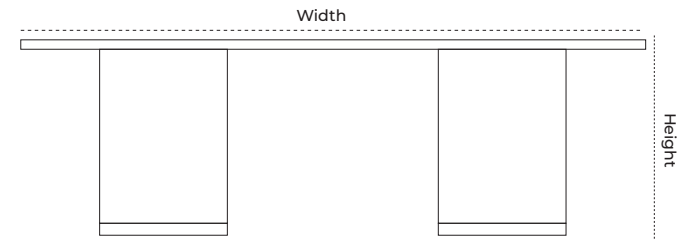

DISPLAY UNIT: IFY
Dimension range (width):
Dimension range (Height):
Depth:
Finish: Solid Finish, Grain Finish
Installation Required

OFFICE DISPLAY UNIT: MFON
Dimension range (width):
Dimension range (Height):
Depth:
Finish: Solid Finish, Grain Finish
Installation Required

OFFICE DISPLAY UNIT: SEUN
Dimension range (width):
Dimension range (Height):
Depth:
Finish: Solid Finish, Grain Finish
Installation Required

CONFERENCE TABLE: TOBI
Dimension range (width):
Dimension range (Height):
Depth:
Finish: Solid Finish, Grain Finish
Installation Required

DISCOVER TIMELESS INNOVATION

OFFICE CONFERENCE TABLE: FIYIN

Dimension range (width):

Dimension range (Height):

Depth:

Finish: Solid Finish, Grain Finish

Installation Required

DISCOVER TIMELESS INNOVATION