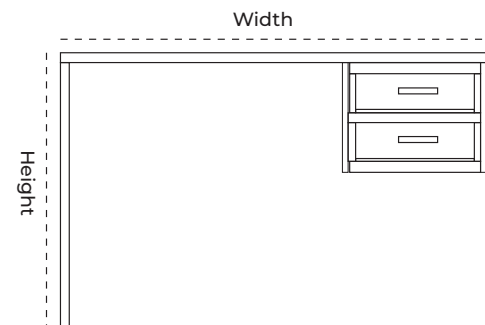

RECEPTION DESK: EKET
Dimension range (width):
Dimension range (Height):
Depth:
Finish: Solid Finish, Grain Finish
Installation required

OFFICE TABLE: LADE
Dimension range (width):
Dimension range (Height):
Depth:
Finish: Solid Finish, Grain Finish
Installation required

OFFICE TABLE: ARA
Dimension range (width):
Dimension range (Height):
Depth:
Finish: Solid Finish, Grain Finish
Installation required

OFFICE TABLE: DAFE

Dimension range (width):

Dimension range (Height):

Depth:

Finish: Solid Finish, Grain Finish

Installation required

OFFICE TABLE: DODO
Dimension range (width):
Dimension range (Height):
Depth:
Finish: Solid Finish, Grain Finish
Installation required

DISCOVER TIMELESS INNOVATION