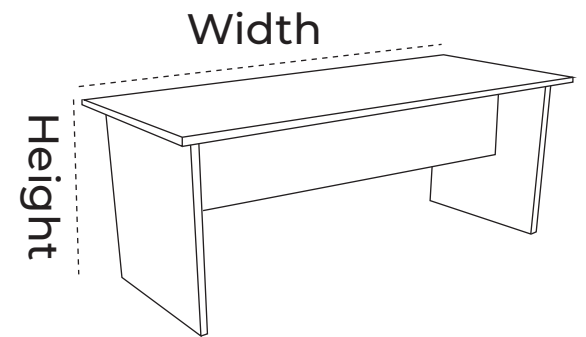

welcome & wow

RECEPTION DESK

DISCOVER TIMELESS INNOVATION

RECEPTION DESK: MOROMI
Dimension range (width):
Dimension range (Height):
Depth:
Finish: Solid Finish, Grain Finish
Installation required

RECEPTION DESK: OKE
Dimension range (width):
Dimension range (Height):
Depth:
Finish: Solid Finish, Grain Finish
Installation required

RECEPTION DESK: EKET
Dimension range (width):
Dimension range (Height):
Depth:
Finish: Solid Finish, Grain Finish
Installation required

OFFICE TABLE: LADE
Dimension range (width):
Dimension range (Height):
Depth:
Finish: Solid Finish, Grain Finish
Installation required