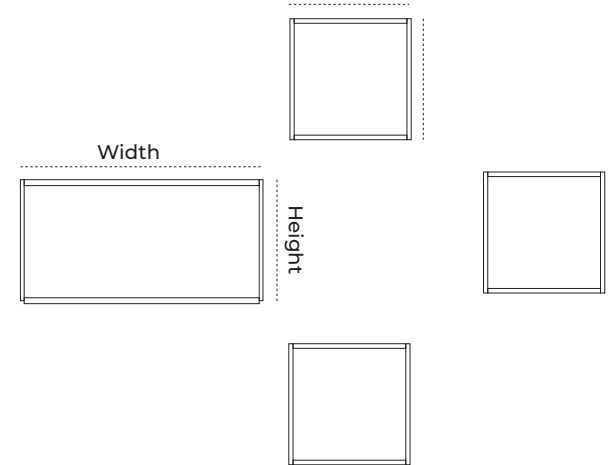

OFFICE DISPLAY UNIT: MFON
Dimension range (width):
Dimension range (Height):
Depth:
Finish: Solid Finish, Grain Finish
Installation Required