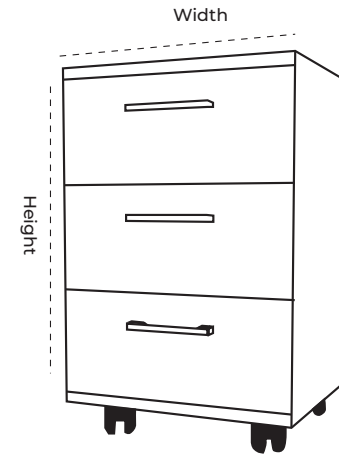

MANAGER'S TABLE: ADUN

Dimension range (width):

Dimension range (Height):

Depth:

Finish: Solid Finish, Grain Finish

Installation required

EXECUTIVE DESK: TOBA
Dimension range (width):
Dimension range (Height):
Depth:
Finish: Solid Finish, Grain Finish
Installation required

EXECUTIVE DESK: TOBA
Dimension range (width):
Dimension range (Height):
Depth:
Finish: Solid Finish, Grain Finish
Installation required

DISCOVER TIMELESS INNOVATION

WORKSTATION: DODO
Dimension range (width):
Dimension range (Height):
Depth:
Finish: Solid Finish, Grain Finish
Installation required

DISCOVER TIMELESS INNOVATION

STORAGE UNIT
Dimension range (width): 1200mm
Dimension range (Height): 750mm
Depth: 450mm
Finish: Solid Finish, Grain Finish

MOBILE DRAWER WITH CENTRAL LOCK: SEUN
Dimension range (width): 400mm
Dimension range (Height): 600mm
Depth: 400mm
Finish: Solid Finish, Grain Finish

BOOKSHELF: TOLU
Dimension range (width): 230mm
Dimension range (Height): 1060mm
Depth: 400mm
Finish: Solid Finish, Grain Finish

DISPLAY UNIT: FOLA
Dimension range (width):
Dimension range (Height):
Depth:
Finish: Solid Finish, Grain Finish