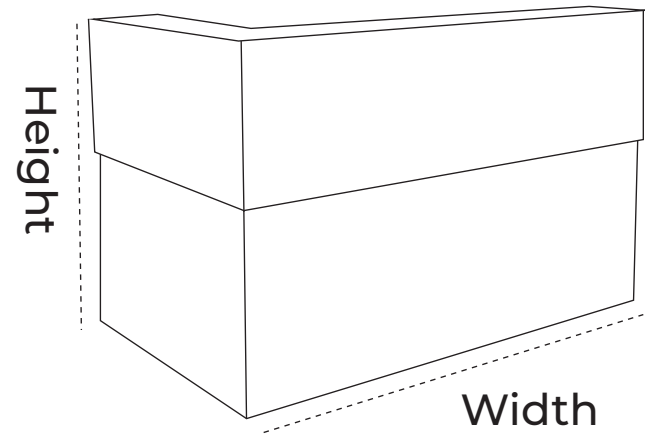

welcome & wow

RECEPTION DESK

DISCOVER TIMELESS INNOVATION

RECEPTION DESK: MOROMI
Dimension range (width):
Dimension range (Height):
Depth:
Finish: Solid Finish, Grain Finish
Installation required

RECEPTION DESK: OKE
Dimension range (width):
Dimension range (Height):
Depth:
Finish: Solid Finish, Grain Finish
Installation required

RECEPTION DESK: EKET
Dimension range (width):
Dimension range (Height):
Depth:
Finish: Solid Finish, Grain Finish
Installation required

OFFICE TABLE: LADE
Dimension range (width):
Dimension range (Height):
Depth:
Finish: Solid Finish, Grain Finish
Installation required