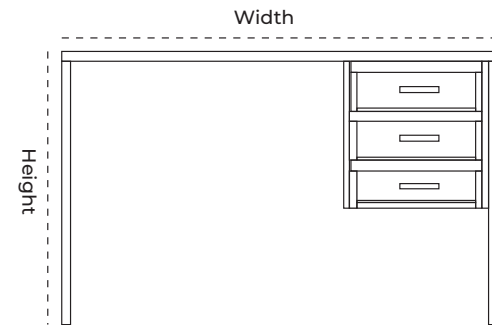

OFFICE TABLE: DAFE

Dimension range (width):

Dimension range (Height):

Depth:

Finish: Solid Finish, Grain Finish

Installation required