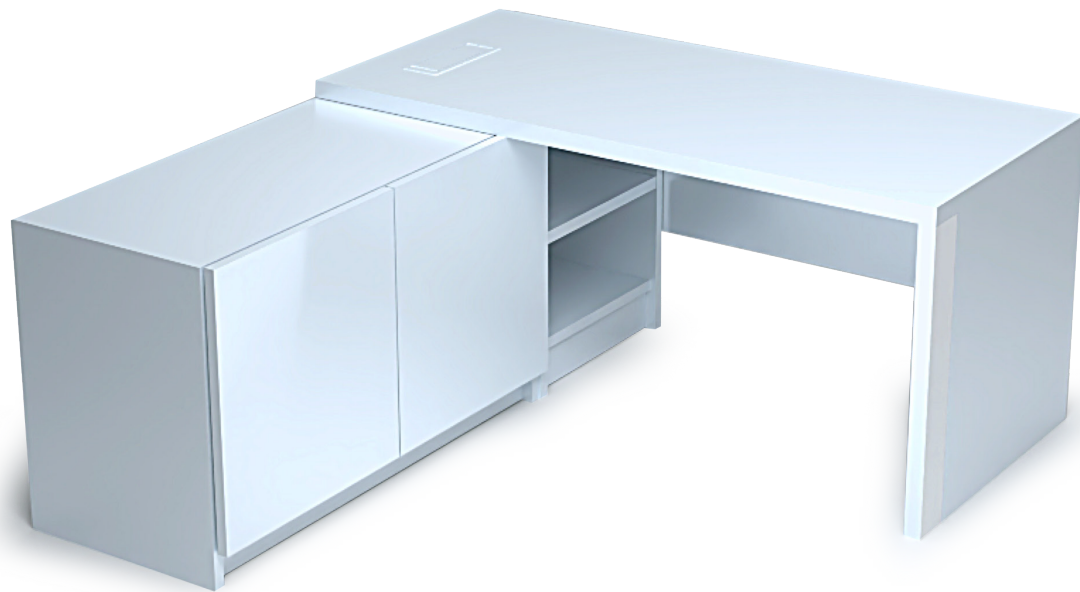

MANAGER'S TABLE: GOMBE

Dimension range (width):

Dimension range (Height):

Depth:

Finish: Solid Finish, Grain Finish

Installation required

MANAGER'S TABLE: MOROMI
Dimension range (width):
Dimension range (Height):
Depth:
Finish: Solid Finish, Grain Finish
Installation required

MANAGER'S TABLE: ADUN

Dimension range (width):

Dimension range (Height):

Depth:

Finish: Solid Finish, Grain Finish

Installation required

EXECUTIVE DESK: TOBA
Dimension range (width):
Dimension range (Height):
Depth:
Finish: Solid Finish, Grain Finish
Installation required