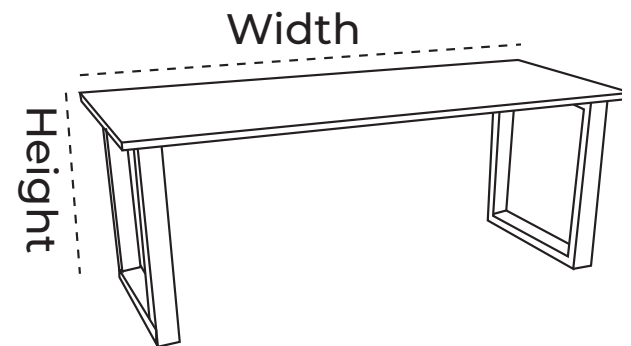

welcome & wow

RECEPTION DESK

DISCOVER TIMELESS INNOVATION

RECEPTION DESK: MOROMI
Dimension range (width):
Dimension range (Height):
Depth:
Finish: Solid Finish, Grain Finish
Installation required

RECEPTION DESK: OKE
Dimension range (width):
Dimension range (Height):
Depth:
Finish: Solid Finish, Grain Finish
Installation required

RECEPTION DESK: EKET
Dimension range (width):
Dimension range (Height):
Depth:
Finish: Solid Finish, Grain Finish
Installation required

OFFICE TABLE: LADE
Dimension range (width):
Dimension range (Height):
Depth:
Finish: Solid Finish, Grain Finish
Installation required

DISCOVER TIMELESS INNOVATION

STORAGE UNIT
Dimension range (width): 1200mm
Dimension range (Height): 750mm
Depth: 450mm
Finish: Solid Finish, Grain Finish

MOBILE DRAWER WITH CENTRAL LOCK: SEUN
Dimension range (width): 400mm
Dimension range (Height): 600mm
Depth: 400mm
Finish: Solid Finish, Grain Finish