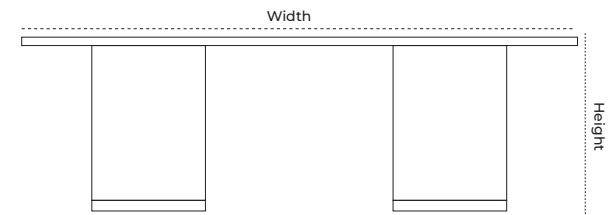

BOOKSHELF: TOLU
Dimension range (width): 230mm
Dimension range (Height): 1060mm
Depth: 400mm
Finish: Solid Finish, Grain Finish

DISPLAY UNIT: FOLA
Dimension range (width):
Dimension range (Height):
Depth:
Finish: Solid Finish, Grain Finish

DISPLAY UNIT: FIYIN
Dimension range (width):
Dimension range (Height):
Depth:
Finish: Solid Finish, Grain Finish

DISPLAY UNIT: OLORI
Dimension range (width):
Dimension range (Height):
Depth:
Finish: Solid Finish, Grain Finish
Installation Required

DISPLAY UNIT: IFY
Dimension range (width):
Dimension range (Height):
Depth:
Finish: Solid Finish, Grain Finish
Installation Required

OFFICE DISPLAY UNIT: MFON
Dimension range (width):
Dimension range (Height):
Depth:
Finish: Solid Finish, Grain Finish
Installation Required

OFFICE DISPLAY UNIT: SEUN
Dimension range (width):
Dimension range (Height):
Depth:
Finish: Solid Finish, Grain Finish
Installation Required

CONFERENCE TABLE: TOBI
Dimension range (width):
Dimension range (Height):
Depth:
Finish: Solid Finish, Grain Finish
Installation Required