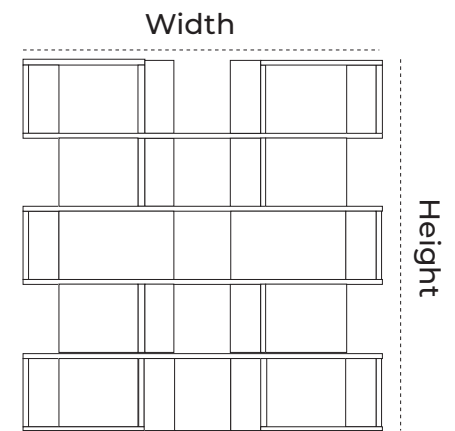

DISCOVER TIMELESS INNOVATION

STORAGE UNIT
Dimension range (width): 1200mm
Dimension range (Height): 750mm
Depth: 450mm
Finish: Solid Finish, Grain Finish

MOBILE DRAWER WITH CENTRAL LOCK: SEUN
Dimension range (width): 400mm
Dimension range (Height): 600mm
Depth: 400mm
Finish: Solid Finish, Grain Finish

BOOKSHELF: TOLU
Dimension range (width): 230mm
Dimension range (Height): 1060mm
Depth: 400mm
Finish: Solid Finish, Grain Finish

DISPLAY UNIT: FOLA
Dimension range (width):
Dimension range (Height):
Depth:
Finish: Solid Finish, Grain Finish

DISPLAY UNIT: FIYIN
Dimension range (width):
Dimension range (Height):
Depth:
Finish: Solid Finish, Grain Finish

DISPLAY UNIT: OLORI
Dimension range (width):
Dimension range (Height):
Depth:
Finish: Solid Finish, Grain Finish
Installation Required