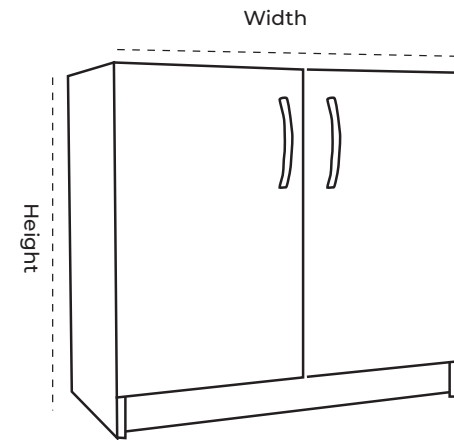

MANAGER'S TABLE: ADUN

Dimension range (width):

Dimension range (Height):

Depth:

Finish: Solid Finish, Grain Finish

Installation required

EXECUTIVE DESK: TOBA
Dimension range (width):
Dimension range (Height):
Depth:
Finish: Solid Finish, Grain Finish
Installation required

EXECUTIVE DESK: TOBA
Dimension range (width):
Dimension range (Height):
Depth:
Finish: Solid Finish, Grain Finish
Installation required

DISCOVER TIMELESS INNOVATION

WORKSTATION: DODO
Dimension range (width):
Dimension range (Height):
Depth:
Finish: Solid Finish, Grain Finish
Installation required

DISCOVER TIMELESS INNOVATION

STORAGE UNIT
Dimension range (width): 1200mm
Dimension range (Height): 750mm
Depth: 450mm
Finish: Solid Finish, Grain Finish

MOBILE DRAWER WITH CENTRAL LOCK: SEUN
Dimension range (width): 400mm
Dimension range (Height): 600mm
Depth: 400mm
Finish: Solid Finish, Grain Finish

BOOKSHELF: TOLU
Dimension range (width): 230mm
Dimension range (Height): 1060mm
Depth: 400mm
Finish: Solid Finish, Grain Finish

DISPLAY UNIT: FOLA
Dimension range (width):
Dimension range (Height):
Depth:
Finish: Solid Finish, Grain Finish