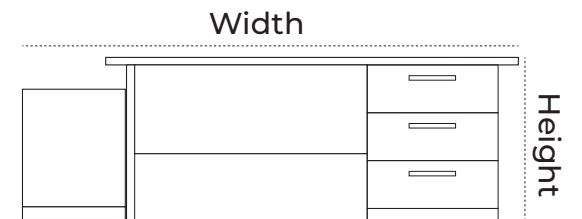

MANAGER'S TABLE: GOMBE

Dimension range (width):

Dimension range (Height):

Depth:

Finish: Solid Finish, Grain Finish

Installation required

MANAGER'S TABLE: MOROMI
Dimension range (width):
Dimension range (Height):
Depth:
Finish: Solid Finish, Grain Finish
Installation required

MANAGER'S TABLE: ADUN

Dimension range (width):

Dimension range (Height):

Depth:

Finish: Solid Finish, Grain Finish

Installation required

EXECUTIVE DESK: TOBA
Dimension range (width):
Dimension range (Height):
Depth:
Finish: Solid Finish, Grain Finish
Installation required

DISCOVER TIMELESS INNOVATION

STORAGE UNIT
Dimension range (width): 1200mm
Dimension range (Height): 750mm
Depth: 450mm
Finish: Solid Finish, Grain Finish

MOBILE DRAWER WITH CENTRAL LOCK: SEUN
Dimension range (width): 400mm
Dimension range (Height): 600mm
Depth: 400mm
Finish: Solid Finish, Grain Finish