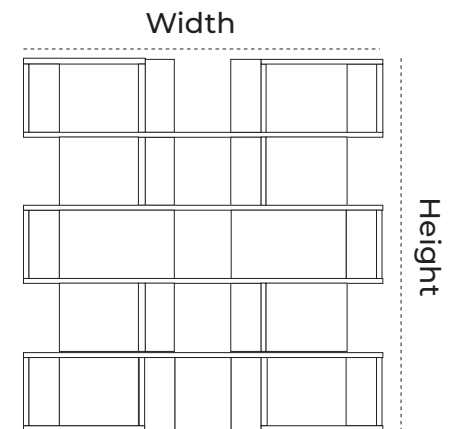

DISCOVER TIMELESS INNOVATION

STORAGE UNIT
Dimension range (width): 1200mm
Dimension range (Height): 750mm
Depth: 450mm
Finish: Solid Finish, Grain Finish

MOBILE DRAWER WITH CENTRAL LOCK: SEUN
Dimension range (width): 400mm
Dimension range (Height): 600mm
Depth: 400mm
Finish: Solid Finish, Grain Finish

BOOKSHELF: TOLU
Dimension range (width): 230mm
Dimension range (Height): 1060mm
Depth: 400mm
Finish: Solid Finish, Grain Finish

DISPLAY UNIT: FOLA
Dimension range (width):
Dimension range (Height):
Depth:
Finish: Solid Finish, Grain Finish