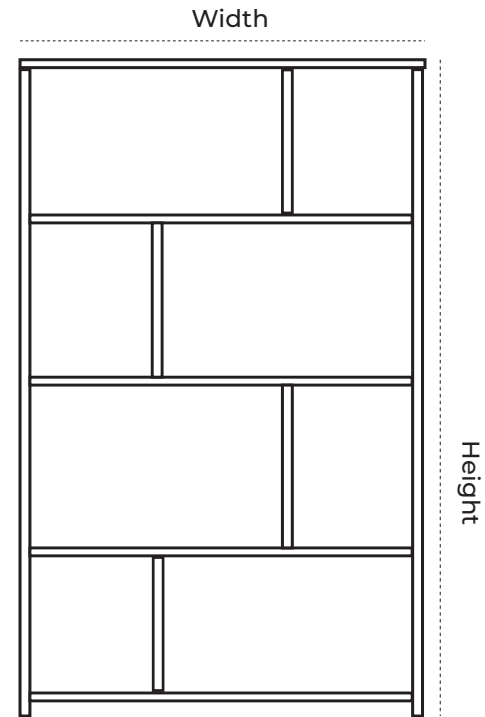

DISCOVER TIMELESS INNOVATION

STORAGE UNIT
Dimension range (width): 1200mm
Dimension range (Height): 750mm
Depth: 450mm
Finish: Solid Finish, Grain Finish

MOBILE DRAWER WITH CENTRAL LOCK: SEUN
Dimension range (width): 400mm
Dimension range (Height): 600mm
Depth: 400mm
Finish: Solid Finish, Grain Finish

BOOKSHELF: TOLU
Dimension range (width): 230mm
Dimension range (Height): 1060mm
Depth: 400mm
Finish: Solid Finish, Grain Finish

DISPLAY UNIT: FOLA
Dimension range (width):
Dimension range (Height):
Depth:
Finish: Solid Finish, Grain Finish

DISPLAY UNIT: FIYIN
Dimension range (width):
Dimension range (Height):
Depth:
Finish: Solid Finish, Grain Finish

DISPLAY UNIT: OLORI
Dimension range (width):
Dimension range (Height):
Depth:
Finish: Solid Finish, Grain Finish
Installation Required