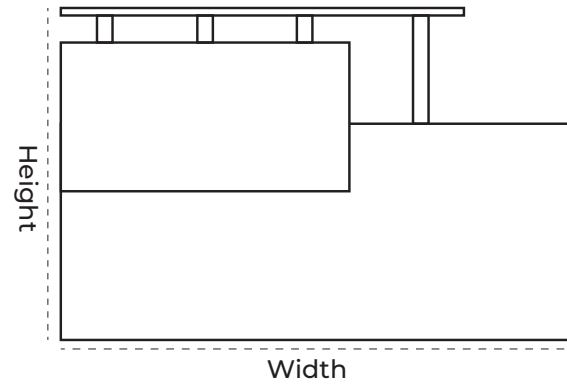

welcome & wow

RECEPTION DESK

DISCOVER TIMELESS INNOVATION

RECEPTION DESK: MOROMI
Dimension range (width):
Dimension range (Height):
Depth:
Finish: Solid Finish, Grain Finish
Installation required

RECEPTION DESK: OKE
Dimension range (width):
Dimension range (Height):
Depth:
Finish: Solid Finish, Grain Finish
Installation required

RECEPTION DESK: EKET
Dimension range (width):
Dimension range (Height):
Depth:
Finish: Solid Finish, Grain Finish
Installation required

OFFICE TABLE: LADE
Dimension range (width):
Dimension range (Height):
Depth:
Finish: Solid Finish, Grain Finish
Installation required

DISCOVER TIMELESS INNOVATION

STORAGE UNIT
Dimension range (width): 1200mm
Dimension range (Height): 750mm
Depth: 450mm
Finish: Solid Finish, Grain Finish

MOBILE DRAWER WITH CENTRAL LOCK: SEUN
Dimension range (width): 400mm
Dimension range (Height): 600mm
Depth: 400mm
Finish: Solid Finish, Grain Finish