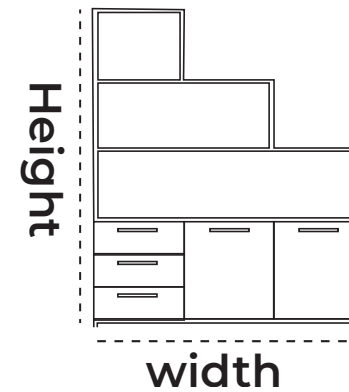

| SCHOOL WARDROBE - LARE | |
|---|--|
| Dimension range (width): 700 - 1200mm | |
| Dimension range (Height): 750 - 2100mm | |
| Finish: Natural Wooden Finish | |
| Installation Required | |

DISCOVER TIMELESS INNOVATION

STUDY TABLE - PELU

Dimension range (width): 900 - 1200mm

Dimension range (Height): 750mm

Finish: Natural Wooden Finish

Installation Required

| |
|--|
| STUDY TABLE - ADA |
| Dimension range (width): 800 - 1200mm |
| Dimension range (Height): 750mm |
| Finish: Natural Wooden Finish |
| Installation Required |

| |
|---|
| BOOKSHELF - NIYI |
| Dimension range (width): 750 - 1200mm |
| Dimension range (Height): 750 - 2100mm |
| Finish: Natural Wooden Finish |
| Installation Required |

DISCOVER TIMELESS INNOVATION