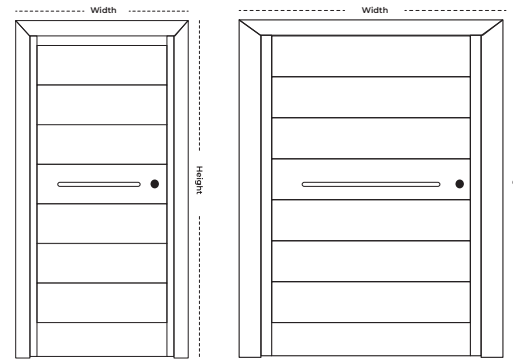

LAMINATED FLUSH DOOR WITH VISION PANEL
Dimension range (width): 750mm - 1200mm
Dimension range (Height): 2000mm - 2300mm
Finish: Solid Finish, Grain Finish

LAMINATED FLUSH DOOR WITH VENT

Dimension range (width): 750mm - 1200mm

Dimension range (Height): 2000mm - 2300mm

Finish: Solid Finish, Grain Finish

WITH VENT

LAMINATED FLUSH DOOR WITH VENT

Dimension range (width): 750mm - 1200mm

Dimension range (Height): 2000mm - 2300mm

Finish: Solid Finish, Grain Finish

EXTERNAL SECURITY WOODEN DOORS

DISCOVER TIMELESS INNOVATION

EXTERNAL SECURITY WOODEN DOOR
Dimension range (width): 750mm - 1500mm
Dimension range (Height): 2000mm - 2400mm
Finish: Natural Wooden Finish
Optional: Metal Plate - 2mm

DISCOVER TIMELESS INNOVATION

EXTERNAL SECURITY WOODEN DOOR
Dimension range (width): 750mm - 1500mm
Dimension range (Height): 2000mm - 2400mm
Finish: Natural Wooden Finish
Optional: Metal Plate - 2mm

DISCOVER TIMELESS INNOVATION