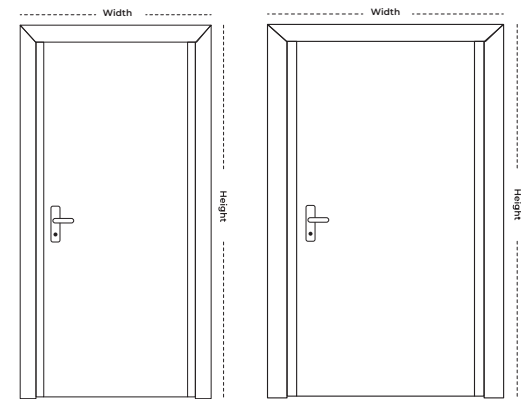

Here also face veneer and cross-bands are glued under high pressure.

DISCOVER TIMELESS INNOVATION

LAMINATED FLUSH DOOR

Dimension range (width): 750mm - 1200mm

Dimension range (Height): 2000mm - 2300mm

Finish: Solid Finish, Grain Finish

LAMINATED FLUSH DOOR
Dimension range (width): 750mm - 1200mm
Dimension range (Height): 2000mm - 2300mm
Finish: Solid Finish, Grain Finish

DISCOVER TIMELESS INNOVATION

LAMINATED FLUSH DOOR
Dimension range (width): 750mm - 1200mm
Dimension range (Height): 2000mm - 2300mm
Finish: Solid Finish, Grain Finish

DISCOVER TIMELESS INNOVATION

WIDE RANGE OF PREMIUM FINISHES

DISCOVER TIMELESS INNOVATION

DISCOVER TIMELESS INNOVATION

LAMINATED FLUSH DOOR

Dimension range (width): 750mm - 1200mm

Dimension range (Height): 2000mm - 2300mm

Finish: Solid Finish, Grain Finish

WITH VISION PANEL

LAMINATED FLUSH DOOR WITH VISION PANEL
Dimension range (width): 750mm - 1200mm
Dimension range (Height): 2000mm - 2300mm
Finish: Solid Finish, Grain Finish