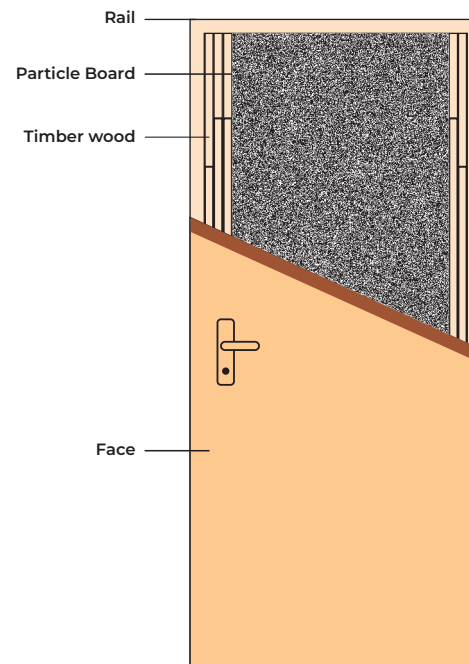

stylish & **secure**

DISCOVER TIMELESS INNOVATION

SOLID CORE OR LAMINATED CORE FLUSH DOORS

At H&Y, our SOLID CORE doors are solid through and through. They are typically constructed with high-density fiberboard (HDF) or medium-density fiberboard (MDF) which provide a consistent, uniform core. These doors are durable and have better sound insulation than hollow-core doors. They're also more resistant to warping or bowing.

Laminated Core Flush Doors use a core made from several layers of material (such as MDF, HDF, particleboard, or plywood) that are laminated together under high pressure. The core is then covered (or "flushed") with a veneer of wood, plastic, or another material. This construction technique results in a stable, durable door that is resistant to warping and cracking.

HONEYCOMB FLUSH DOORS

Our hollow core door comprises a framed door in filled with structural paper formed into a honeycomb pattern to provide support and rigidity which is glued in place between the door skin. The inner space of door consists of equally space battens of width 25mm each. Other space is called void space which does not exceed 40% of the area of door.

Here also face veneer and cross-bands are glued under high pressure.

DISCOVER TIMELESS INNOVATION

LAMINATED FLUSH DOOR

Dimension range (width): 750mm - 1200mm

Dimension range (Height): 2000mm - 2300mm

Finish: Solid Finish, Grain Finish