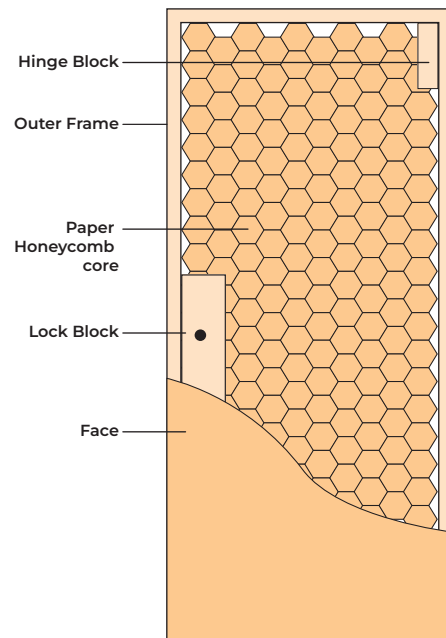

stylish & **secure**

DISCOVER TIMELESS INNOVATION

SOLID CORE OR LAMINATED CORE FLUSH DOORS

At H&Y, our SOLID CORE doors are solid through and through. They are typically constructed with high-density fiberboard (HDF) or medium-density fiberboard (MDF) which provide a consistent, uniform core. These doors are durable and have better sound insulation than hollow-core doors. They're also more resistant to warping or bowing.

Laminated Core Flush Doors use a core made from several layers of material (such as MDF, HDF, particleboard, or plywood) that are laminated together under high pressure. The core is then covered (or "flushed") with a veneer of wood, plastic, or another material. This construction technique results in a stable, durable door that is resistant to warping and cracking.

SEMI-SOLID CORE

Semi-solid core doors are a combination of solid and hollow-core doors. They contain a solid core, usually MDF or HDF, surrounded by a lightweight material such as cardboard or foam. The combination provides a door that is lighter than a solid-core door but still offers a degree of insulation and durability.

HONEYCOMB FLUSH DOORS

Our hollow core door comprises a framed door in filled with structural paper formed into a honeycomb pattern to provide support and rigidity which is glued in place between the door skin. The inner space of door consists of equally space battens of width 25mm each. Other space is called void space which does not exceed 40% of the area of door.