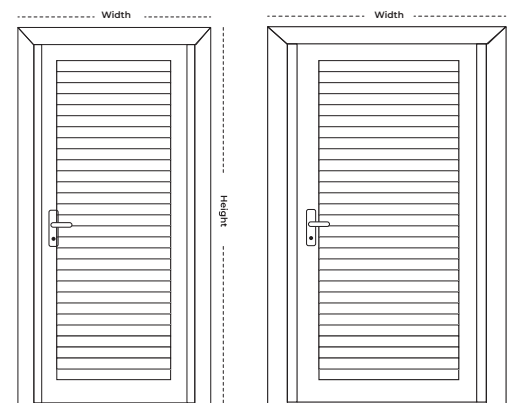

LAMINATED FLUSH DOOR
Dimension range (width): 750mm - 1200mm
Dimension range (Height): 2000mm - 2300mm
Finish: Solid Finish, Grain Finish

DISCOVER TIMELESS INNOVATION

LAMINATED FLUSH DOOR
Dimension range (width): 750mm - 1200mm
Dimension range (Height): 2000mm - 2300mm
Finish: Solid Finish, Grain Finish

DISCOVER TIMELESS INNOVATION

WIDE RANGE OF PREMIUM FINISHES

DISCOVER TIMELESS INNOVATION

DISCOVER TIMELESS INNOVATION

LAMINATED FLUSH DOOR

Dimension range (width): 750mm - 1200mm

Dimension range (Height): 2000mm - 2300mm

Finish: Solid Finish, Grain Finish

WITH VISION PANEL

LAMINATED FLUSH DOOR WITH VISION PANEL
Dimension range (width): 750mm - 1200mm
Dimension range (Height): 2000mm - 2300mm
Finish: Solid Finish, Grain Finish

LAMINATED FLUSH DOOR WITH VISION PANEL
Dimension range (width): 750mm - 1200mm
Dimension range (Height): 2000mm - 2300mm
Finish: Solid Finish, Grain Finish

LAMINATED FLUSH DOOR WITH VENT

Dimension range (width): 750mm - 1200mm