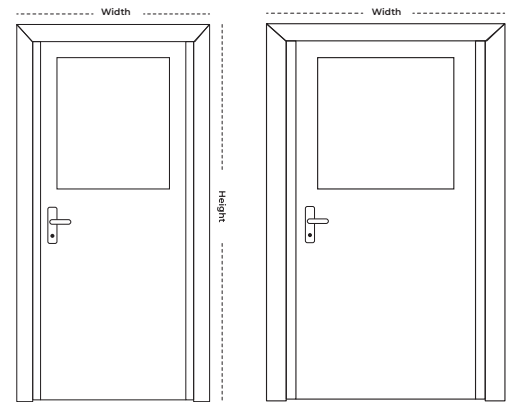

LAMINATED FLUSH DOOR
Dimension range (width): 750mm - 1200mm
Dimension range (Height): 2000mm - 2300mm
Finish: Solid Finish, Grain Finish

DISCOVER TIMELESS INNOVATION

LAMINATED FLUSH DOOR
Dimension range (width): 750mm - 1200mm
Dimension range (Height): 2000mm - 2300mm
Finish: Solid Finish, Grain Finish

DISCOVER TIMELESS INNOVATION

WIDE RANGE OF PREMIUM FINISHES

DISCOVER TIMELESS INNOVATION

DISCOVER TIMELESS INNOVATION

LAMINATED FLUSH DOOR

Dimension range (width): 750mm - 1200mm

Dimension range (Height): 2000mm - 2300mm

Finish: Solid Finish, Grain Finish

WITH VISION PANEL

LAMINATED FLUSH DOOR WITH VISION PANEL
Dimension range (width): 750mm - 1200mm
Dimension range (Height): 2000mm - 2300mm
Finish: Solid Finish, Grain Finish

LAMINATED FLUSH DOOR WITH VISION PANEL
Dimension range (width): 750mm - 1200mm
Dimension range (Height): 2000mm - 2300mm
Finish: Solid Finish, Grain Finish

LAMINATED FLUSH DOOR WITH VENT

Dimension range (width): 750mm - 1200mm