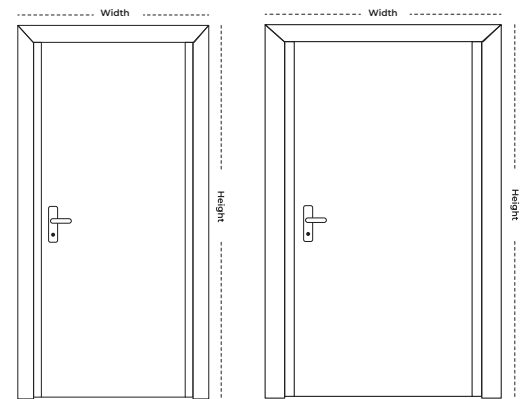

LAMINATED FLUSH DOOR
Dimension range (width): 750mm - 1200mm
Dimension range (Height): 2000mm - 2300mm
Finish: Solid Finish, Grain Finish

DISCOVER TIMELESS INNOVATION

LAMINATED FLUSH DOOR
Dimension range (width): 750mm - 1200mm
Dimension range (Height): 2000mm - 2300mm
Finish: Solid Finish, Grain Finish

DISCOVER TIMELESS INNOVATION

WIDE RANGE OF PREMIUM FINISHES

DISCOVER TIMELESS INNOVATION

DISCOVER TIMELESS INNOVATION

LAMINATED FLUSH DOOR

Dimension range (width): 750mm - 1200mm

Dimension range (Height): 2000mm - 2300mm

Finish: Solid Finish, Grain Finish

WITH VISION PANEL

LAMINATED FLUSH DOOR WITH VISION PANEL
Dimension range (width): 750mm - 1200mm
Dimension range (Height): 2000mm - 2300mm
Finish: Solid Finish, Grain Finish

LAMINATED FLUSH DOOR WITH VISION PANEL
Dimension range (width): 750mm - 1200mm
Dimension range (Height): 2000mm - 2300mm
Finish: Solid Finish, Grain Finish

LAMINATED FLUSH DOOR WITH VENT

Dimension range (width): 750mm - 1200mm