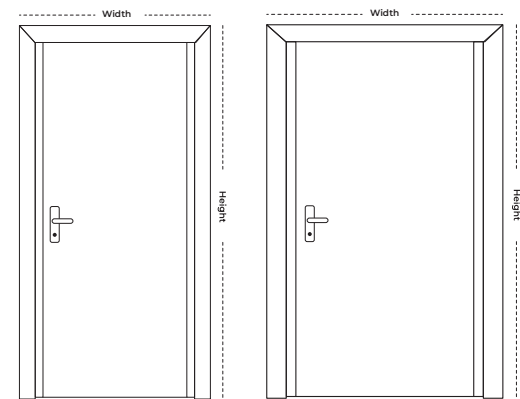

Here also face veneer and cross-bands are glued under high pressure.

DISCOVER TIMELESS INNOVATION

LAMINATED FLUSH DOOR

Dimension range (width): 750mm - 1200mm

Dimension range (Height): 2000mm - 2300mm

Finish: Solid Finish, Grain Finish

LAMINATED FLUSH DOOR
Dimension range (width): 750mm - 1200mm
Dimension range (Height): 2000mm - 2300mm
Finish: Solid Finish, Grain Finish

DISCOVER TIMELESS INNOVATION

LAMINATED FLUSH DOOR
Dimension range (width): 750mm - 1200mm
Dimension range (Height): 2000mm - 2300mm
Finish: Solid Finish, Grain Finish

DISCOVER TIMELESS INNOVATION

WIDE RANGE OF PREMIUM FINISHES

DISCOVER TIMELESS INNOVATION

DISCOVER TIMELESS INNOVATION

LAMINATED FLUSH DOOR

Dimension range (width): 750mm - 1200mm

Dimension range (Height): 2000mm - 2300mm

Finish: Solid Finish, Grain Finish

WITH VISION PANEL

LAMINATED FLUSH DOOR WITH VISION PANEL
Dimension range (width): 750mm - 1200mm
Dimension range (Height): 2000mm - 2300mm
Finish: Solid Finish, Grain Finish