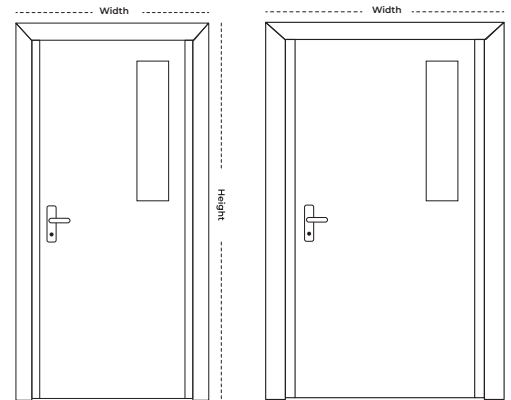

LAMINATED FLUSH DOOR
Dimension range (width): 750mm - 1200mm
Dimension range (Height): 2000mm - 2300mm
Finish: Solid Finish, Grain Finish

DISCOVER TIMELESS INNOVATION

LAMINATED FLUSH DOOR
Dimension range (width): 750mm - 1200mm
Dimension range (Height): 2000mm - 2300mm
Finish: Solid Finish, Grain Finish

DISCOVER TIMELESS INNOVATION

WIDE RANGE OF PREMIUM FINISHES

DISCOVER TIMELESS INNOVATION

DISCOVER TIMELESS INNOVATION

LAMINATED FLUSH DOOR

Dimension range (width): 750mm - 1200mm

Dimension range (Height): 2000mm - 2300mm

Finish: Solid Finish, Grain Finish

WITH VISION PANEL

LAMINATED FLUSH DOOR WITH VISION PANEL
Dimension range (width): 750mm - 1200mm
Dimension range (Height): 2000mm - 2300mm
Finish: Solid Finish, Grain Finish

LAMINATED FLUSH DOOR WITH VISION PANEL
Dimension range (width): 750mm - 1200mm
Dimension range (Height): 2000mm - 2300mm
Finish: Solid Finish, Grain Finish

LAMINATED FLUSH DOOR WITH VENT

Dimension range (width): 750mm - 1200mm