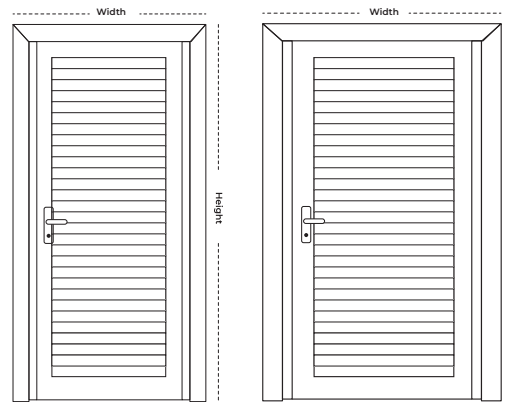

Finish: Solid Finish, Grain Finish

WITH VISION PANEL

LAMINATED FLUSH DOOR WITH VISION PANEL
Dimension range (width): 750mm - 1200mm
Dimension range (Height): 2000mm - 2300mm
Finish: Solid Finish, Grain Finish

LAMINATED FLUSH DOOR WITH VISION PANEL
Dimension range (width): 750mm - 1200mm
Dimension range (Height): 2000mm - 2300mm
Finish: Solid Finish, Grain Finish

LAMINATED FLUSH DOOR WITH VENT

Dimension range (width): 750mm - 1200mm

Dimension range (Height): 2000mm - 2300mm

Finish: Solid Finish, Grain Finish

WITH VENT

LAMINATED FLUSH DOOR WITH VENT

Dimension range (width): 750mm - 1200mm

Dimension range (Height): 2000mm - 2300mm

Finish: Solid Finish, Grain Finish

EXTERNAL SECURITY WOODEN DOORS

DISCOVER TIMELESS INNOVATION

EXTERNAL SECURITY WOODEN DOOR
Dimension range (width): 750mm - 1500mm
Dimension range (Height): 2000mm - 2400mm
Finish: Natural Wooden Finish
Optional: Metal Plate - 2mm