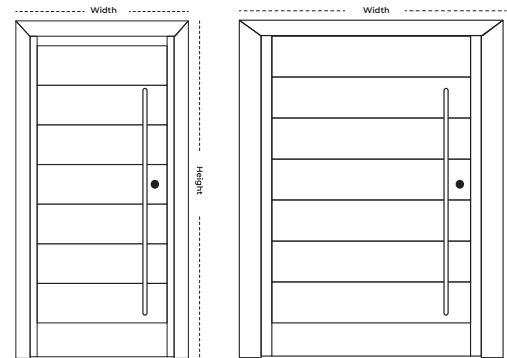

Dimension range (Height): 2000mm - 2300mm

Finish: Solid Finish, Grain Finish

WITH VENT

LAMINATED FLUSH DOOR WITH VENT

Dimension range (width): 750mm - 1200mm

Dimension range (Height): 2000mm - 2300mm

Finish: Solid Finish, Grain Finish

EXTERNAL SECURITY WOODEN DOORS

DISCOVER TIMELESS INNOVATION

EXTERNAL SECURITY WOODEN DOOR
Dimension range (width): 750mm - 1500mm
Dimension range (Height): 2000mm - 2400mm
Finish: Natural Wooden Finish
Optional: Metal Plate - 2mm

DISCOVER TIMELESS INNOVATION

EXTERNAL SECURITY WOODEN DOOR
Dimension range (width): 750mm - 1500mm
Dimension range (Height): 2000mm - 2400mm
Finish: Natural Wooden Finish
Optional: Metal Plate - 2mm

DISCOVER TIMELESS INNOVATION

EXTERNAL SECURITY WOODEN DOOR
Dimension range (width): 750mm - 1500mm
Dimension range (Height): 2000mm - 2400mm
Finish: Natural Wooden Finish

DISCOVER TIMELESS INNOVATION

Block 10, Plot 46B Admiralty Road,
Lekki Phase 1, Lagos, Nigeria.