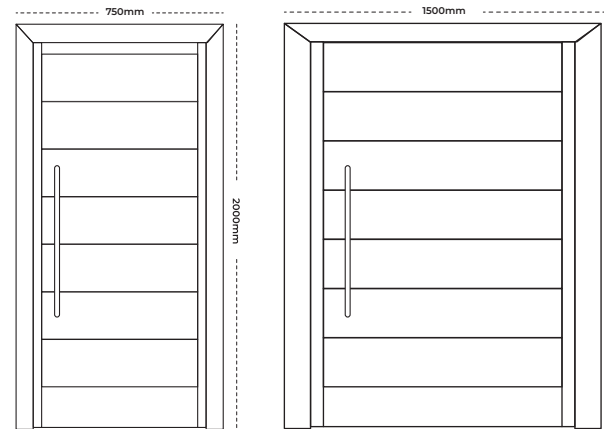

LAMINATED FLUSH DOOR WITH VISION PANEL
Dimension range (width): 750mm - 1200mm
Dimension range (Height): 2000mm - 2300mm
Finish: Solid Finish, Grain Finish

LAMINATED FLUSH DOOR WITH VENT

Dimension range (width): 750mm - 1200mm

Dimension range (Height): 2000mm - 2300mm

Finish: Solid Finish, Grain Finish

WITH VENT

LAMINATED FLUSH DOOR WITH VENT

Dimension range (width): 750mm - 1200mm

Dimension range (Height): 2000mm - 2300mm

Finish: Solid Finish, Grain Finish

EXTERNAL SECURITY WOODEN DOORS

DISCOVER TIMELESS INNOVATION

EXTERNAL SECURITY WOODEN DOOR
Dimension range (width): 750mm - 1500mm
Dimension range (Height): 2000mm - 2400mm
Finish: Natural Wooden Finish
Optional: Metal Plate - 2mm

DISCOVER TIMELESS INNOVATION

EXTERNAL SECURITY WOODEN DOOR
Dimension range (width): 750mm - 1500mm
Dimension range (Height): 2000mm - 2400mm
Finish: Natural Wooden Finish
Optional: Metal Plate - 2mm

DISCOVER TIMELESS INNOVATION