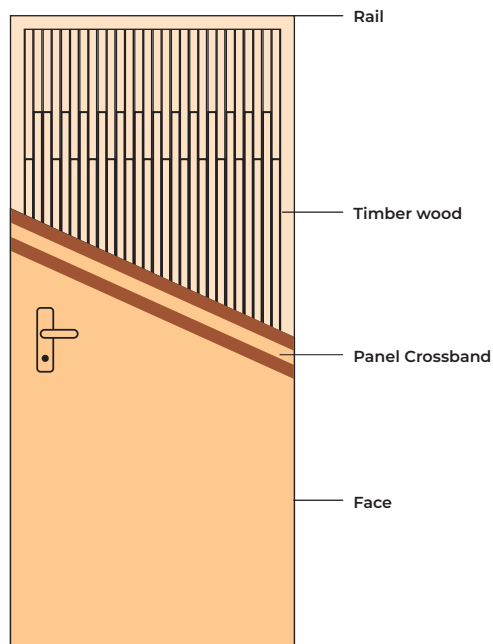

stylish & **secure**

DISCOVER TIMELESS INNOVATION

SOLID CORE OR LAMINATED CORE FLUSH DOORS

At H&Y, our SOLID CORE doors are solid through and through. They are typically constructed with high-density fiberboard (HDF) or medium-density fiberboard (MDF) which provide a consistent, uniform core. These doors are durable and have better sound insulation than hollow-core doors. They're also more resistant to warping or bowing.

Laminated Core Flush Doors use a core made from several layers of material (such as MDF, HDF, particleboard, or plywood) that are laminated together under high pressure. The core is then covered (or "flushed") with a veneer of wood, plastic, or another material. This construction technique results in a stable, durable door that is resistant to warping and cracking.

Here also face veneer and cross-bands are glued under high pressure.

DISCOVER TIMELESS INNOVATION

LAMINATED FLUSH DOOR

Dimension range (width): 750mm - 1200mm

Dimension range (Height): 2000mm - 2300mm

Finish: Solid Finish, Grain Finish

Finish: Solid Finish, Grain Finish

WITH VISION PANEL

LAMINATED FLUSH DOOR WITH VISION PANEL
Dimension range (width): 750mm - 1200mm
Dimension range (Height): 2000mm - 2300mm
Finish: Solid Finish, Grain Finish