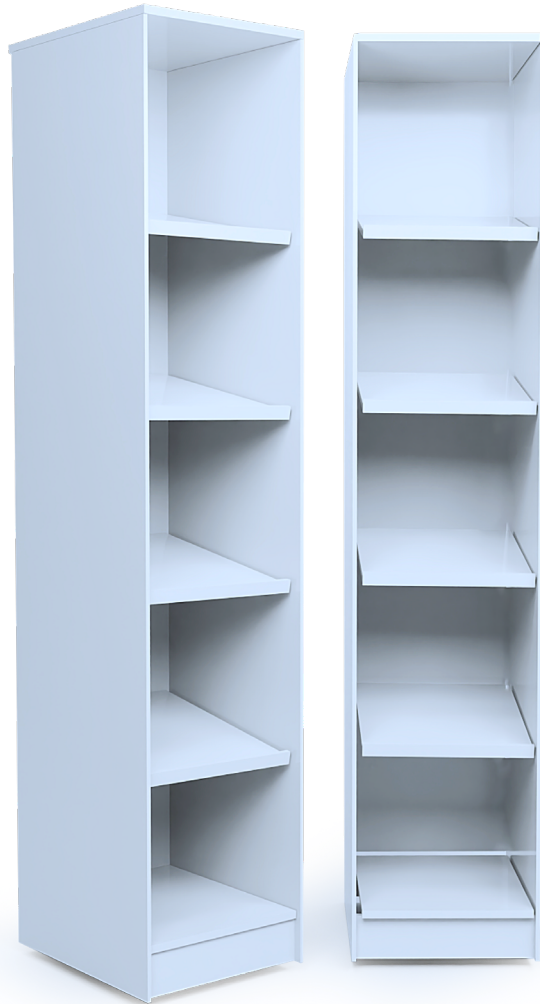

DISCOVER TIMELESS INNOVATION

FULL SHELVING MODULE
<b>Dimension range (width):</b> 400mm - 900mm
<b>Dimension range (Height):</b> 2000mm - 2400mm
<b>Depth:</b> 600mm
<b>Finish:</b> Solid Finish, Grain Finish
Installation required

#### DOUBLE HANGING MODULE

**Dimension range (width):** 400mm - 900mm

**Dimension range (Height):** 2000mm - 2400mm

**Depth:** 600mm

**Finish:** Solid Finish, Grain Finish

Installation required

#### SHOE RACK MODULE

**Dimension range (width):** 400mm - 900mm

**Dimension range (Height):** 2000mm - 2400mm

**Depth:** 600mm

**Finish:** Solid Finish, Grain Finish

Installation required

<b>FULL WARDROBE</b>
<b>Dimension range (width):</b> 400mm - 900mm
<b>Dimension range (Height):</b> 2000mm - 2400mm
<b>Depth:</b> 600mm
<b>Finish:</b> Solid Finish, Grain Finish
Installation required